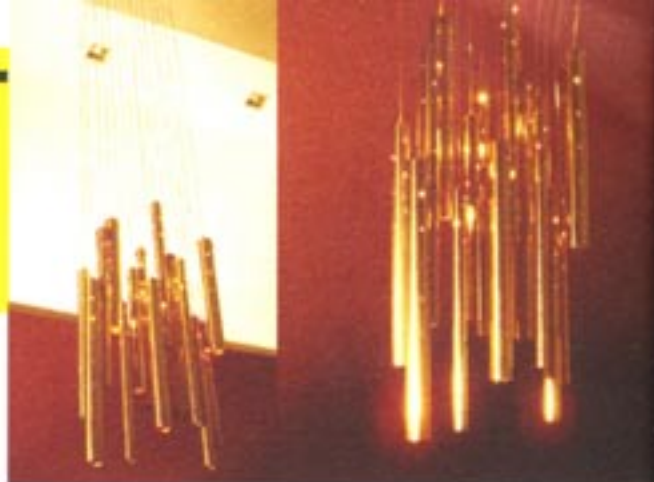

## RAIN

Ilan El

(61 3) 9529 1735, 0403 100 398

ie2design@gmail.com

'Rain' combines multiple sources of illumination with an innovative, ambient diffusion suitable for residential and contract use. Through utilisation of aluminium, 'Rain' invokes primary forms with the use of light and shadow, design and interaction. Integral to the design is the use of special lamp holders that supply electricity and also function as the strings that hold the tubes.

## SHELL CHAIR

Gary Galego

0401 644 660

mail@garygalego.com, garygalego.com

The 'Shell' chair is shaped for a high level of comfort and visual splendour. Inspired by the image of an open clam, the 'Shell' chair involved shaping a single piece of leather over a compound (3D) shaped seat and back plane. After careful consideration, the elegant, undulating and sinuous lines of the 'Shell' chair evolved. The idea of having the opposing side to the seat plane covered in contrasting material made sense in an attempt to achieve balance and harmony in this design.